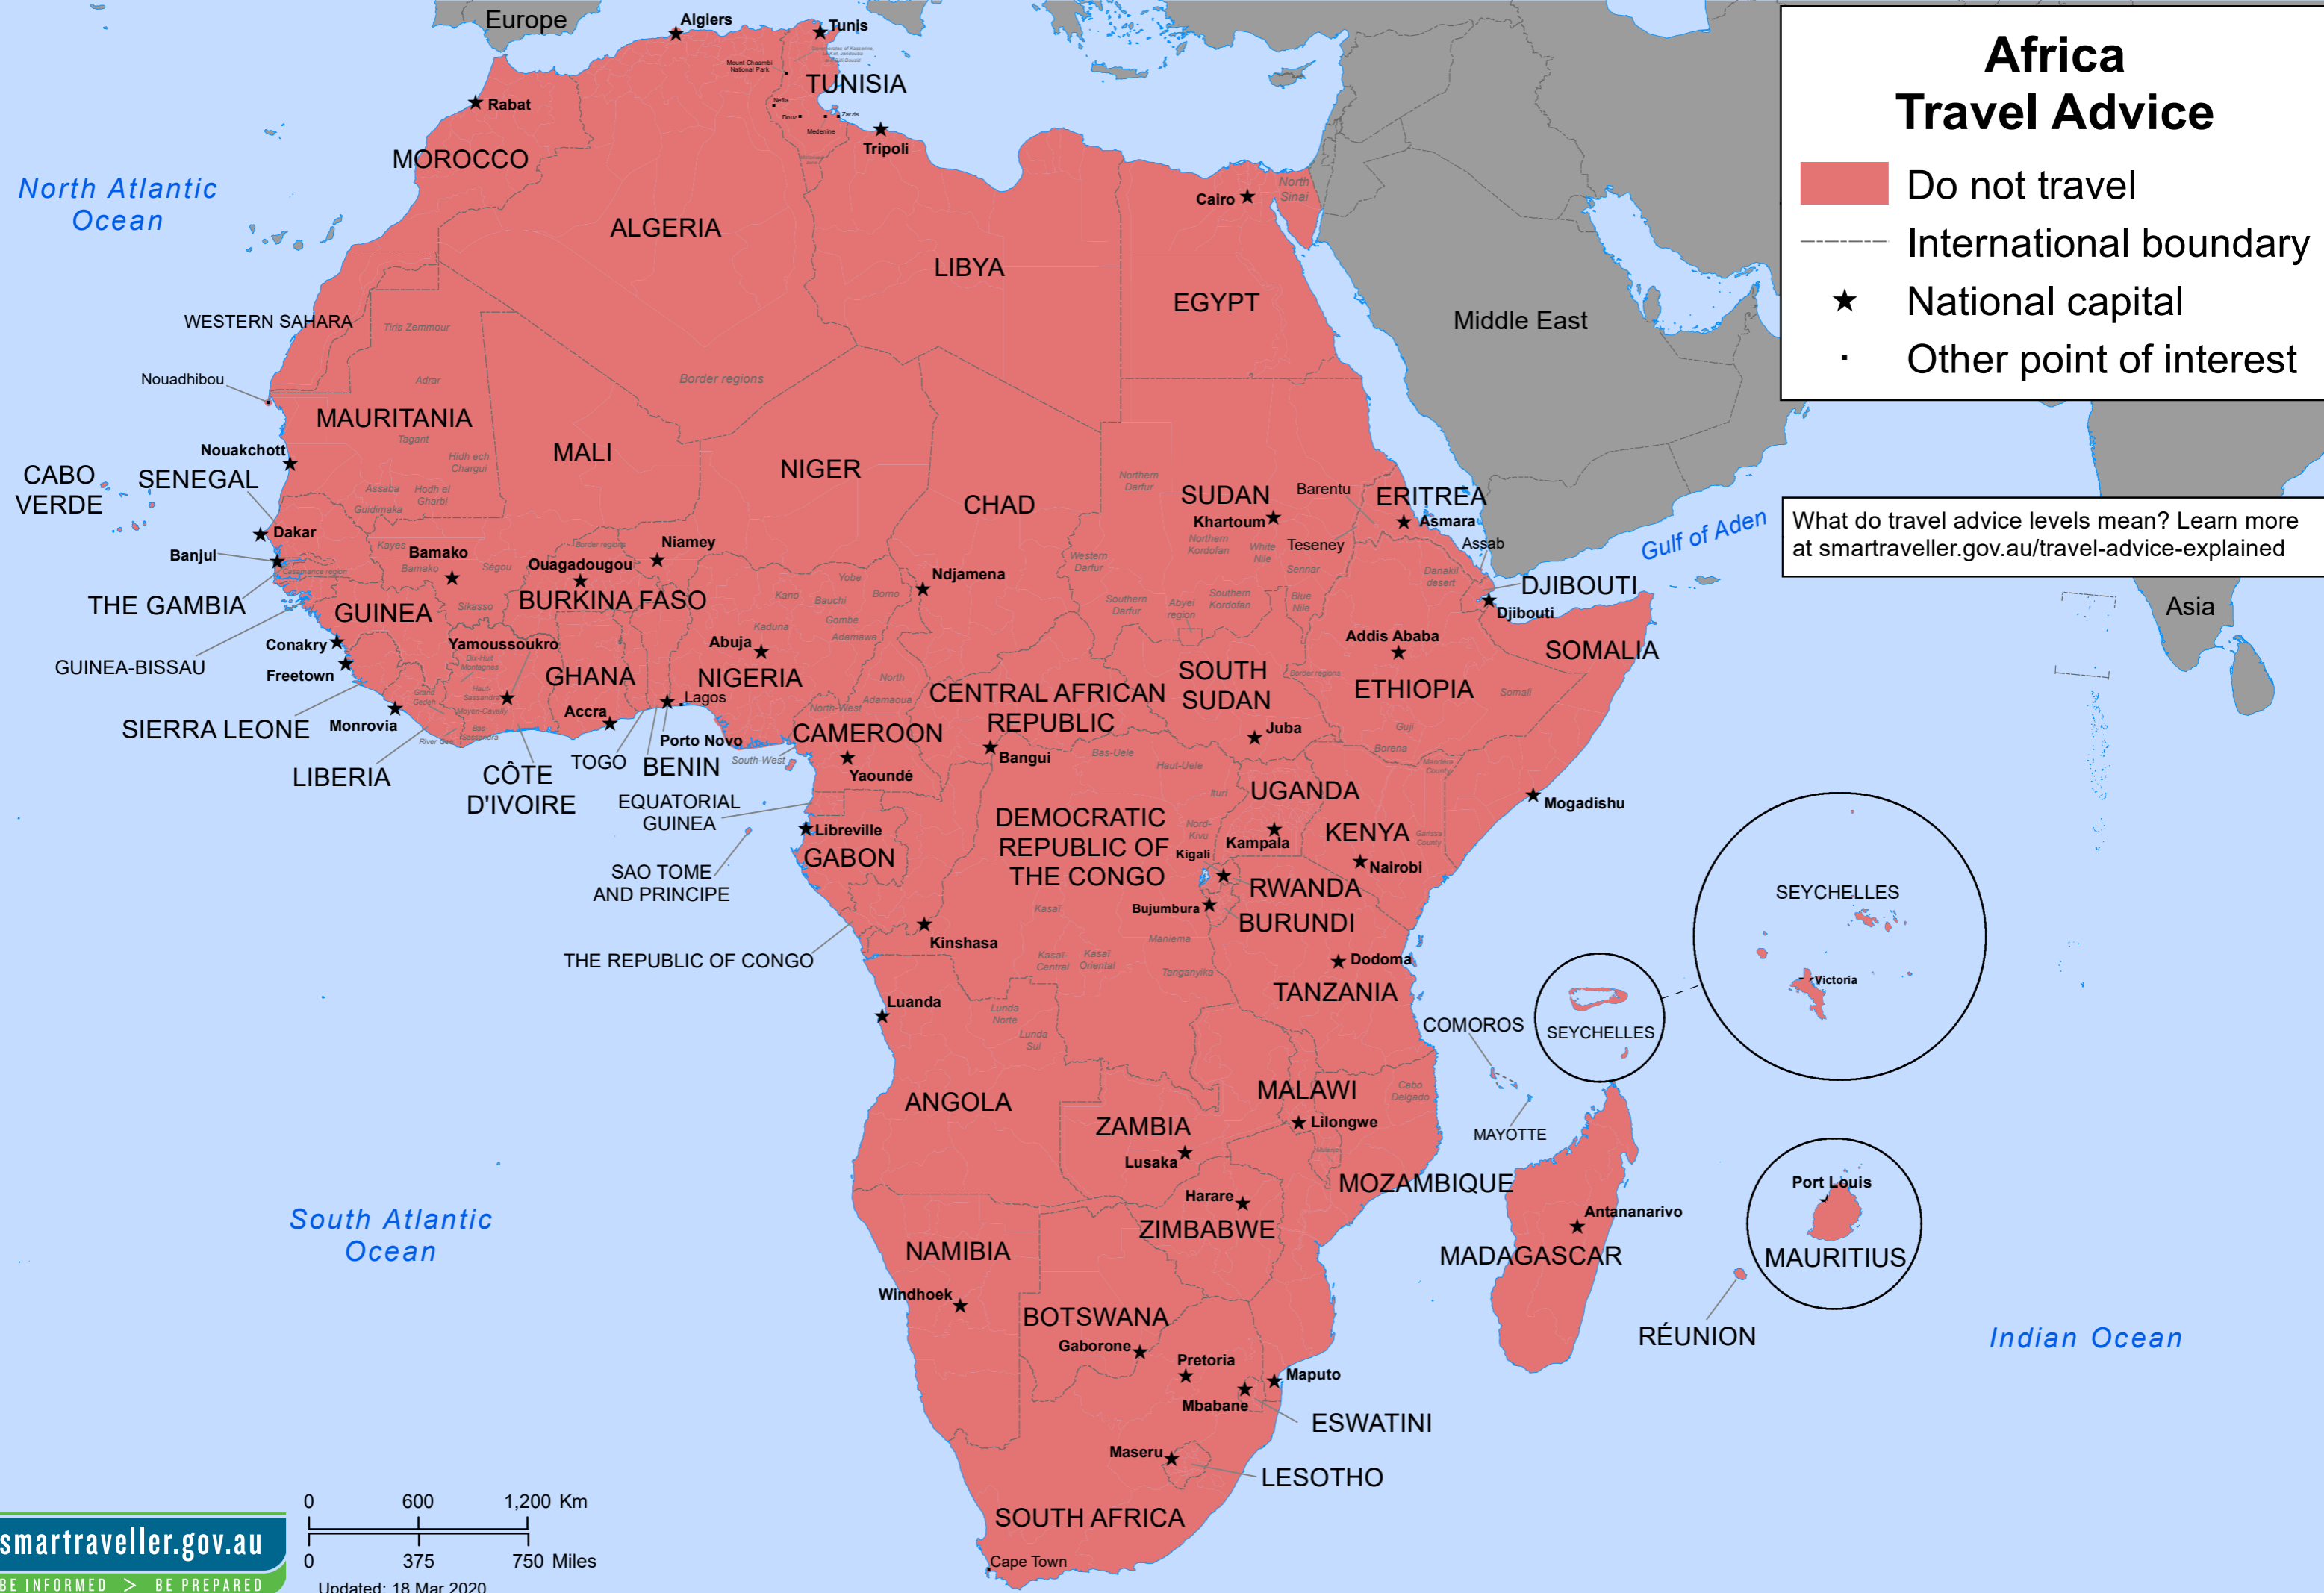

# Africa Travel Advice

-  Do not travel
-  International boundary
-  National capital
-  Other point of interest

What do travel advice levels mean? Learn more at [smartraveller.gov.au/travel-advice-explained](https://smartraveller.gov.au/travel-advice-explained)

[smartraveller.gov.au](https://smartraveller.gov.au)  
BE INFORMED > BE PREPARED

0 600 1,200 Km  
0 375 750 Miles  
Updated: 18 Mar 2020

This map is presented for information only. The Department of Foreign Affairs and Trade accepts no responsibility for errors or omission of any geographic feature. Nomenclature and territorial boundaries may not necessarily reflect Australian Government policy. For the more detailed travel advice, including intra-country levels visit [smartraveller.gov.au](https://smartraveller.gov.au). Provided by the Commonwealth of Australia under Creative Commons Attribution 3.0 Australia licence.