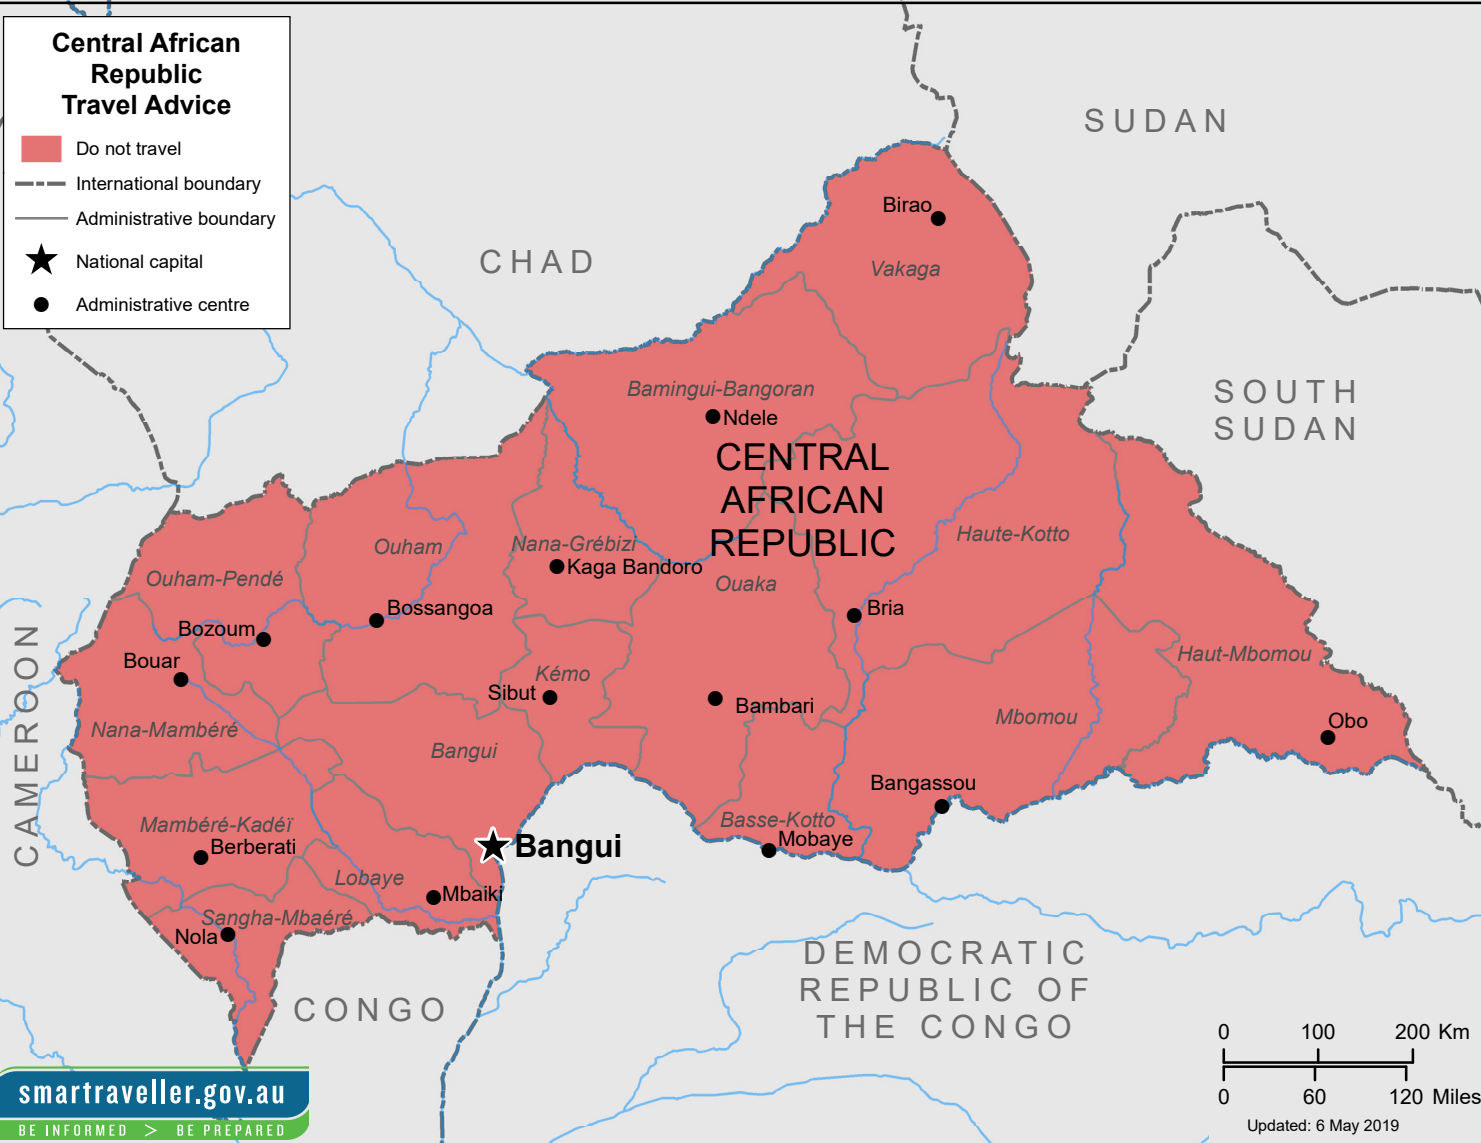

Central African Republic Travel Advice

-  Do not travel
-  International boundary
-  Administrative boundary
-  National capital
-  Administrative centre

smartraveller.gov.au

BE INFORMED > BE PREPARED

This map is presented for information only. The Department of Foreign Affairs and Trade accepts no responsibility for errors or omission of any geographic feature. Nomenclature and territorial boundaries may not necessarily reflect Australian Government policy. For the latest travel advice visit smartraveller.gov.au. Provided by the Commonwealth of Australia under Creative Commons Attribution 3.0 Australia licence.